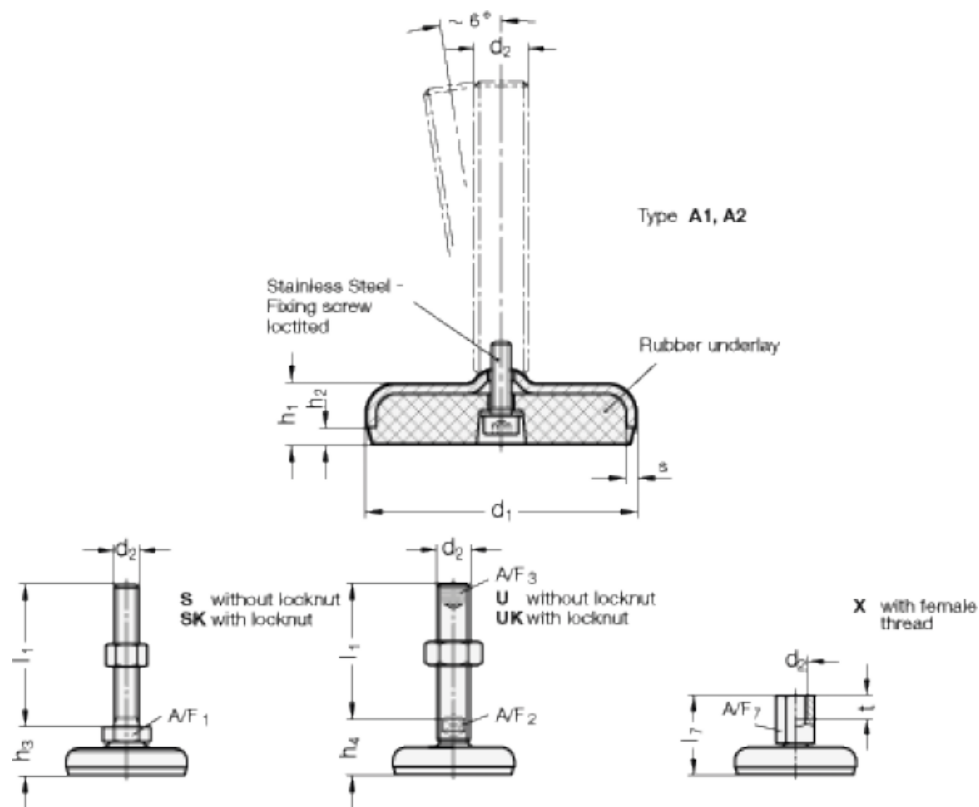

# Data Sheet

Article number: 2030100M20200A1UK

Description: E+G levelling foot  
GN 30-100-M20-200-A1-UK

Note: UK With nut, Hexagon socket at the top, Wrench flat at the bottom

## Measures

A/F2 = 15  
A/F3 = 10  
d1 = 100  
d2 = M20  
h1 = 20  
h2 = 6  
h4 = 35  
l1 = 200

s = 3